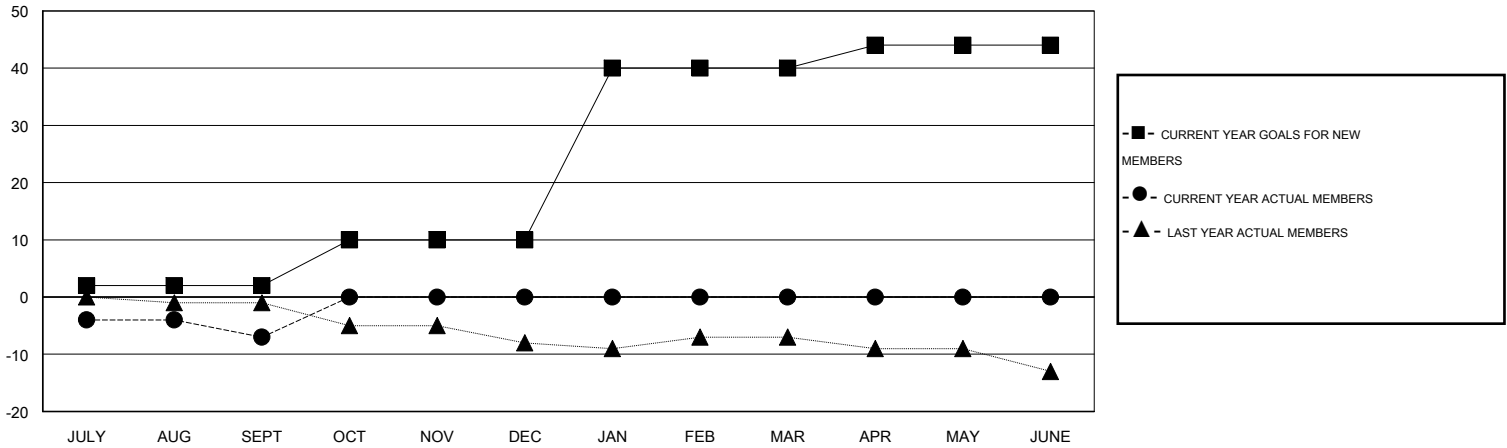

# MONTHLY MEMBERSHIP PROGRESS REPORT

District 131

Results as of: 9/30/2016

GMT: MIKLOS HORVATH

LOCATION LITHUANIA

GMT CA 4

Clubs					Members				
RESULTS FOR 2016-2017					RESULTS FOR 2016-2017				
QUARTER	NEW CLUB GOAL	NEW CLUBS	DROPPED CLUBS	NET GAIN/LOSS	QUARTER	NEW MEMBER GOAL	CHARTER AND NEW MEMBERS ADDED	DROPPED MEMBERS	NET GAIN/LOSS
JULY/AUG/SEPT	0	0	0	0	JULY/AUG/SEPT	2	3	10	-7
OCT/NOV/DEC	0	0	0	0	OCT/NOV/DEC	8	0	0	0
JAN/FEB/MAR	1	0	0	0	JAN/FEB/MAR	30	0	0	0
APR/MAY/JUNE	0	0	0	0	APR/MAY/JUNE	4	0	0	0

GOALS AND ACTUAL NEW CLUBS CUMULATIVE

GOALS AND ACTUAL MEMBERS CUMULATIVE

DROPPED CLUBS: 0	2 CLUBS OF 30 ADDED 1 OR MORE NEW MEMBERS	<u>GENDER DISTRIBUTION</u>	
<u>DROPPED MEMBERS</u>		MALE	375 (60.88%)
DECEASED	<a href="#">CLICK HERE FOR HEALTH ASSESSMENT DATA</a>	FEMALE	241 (39.12%)
CLUB CANCELLED		FAMILY UNIT MEMBERS	6
OTHER		HEAD OF HOUSEHOLD	3
TOTAL		NON-HEAD OF HOUSEHOLD	3